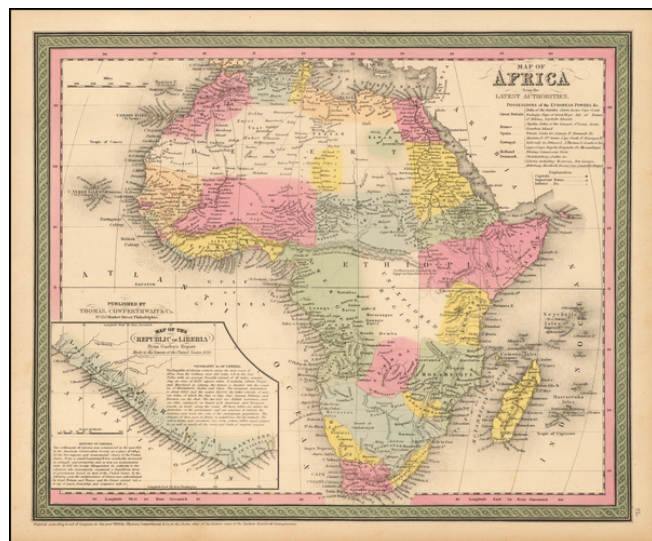

Barry Lawrence Ruderman Antique Maps Inc.

7407 La Jolla Boulevard
La Jolla, CA 92037

www.RareMaps.com

(858) 551-8500
blr@RareMaps.com

Map of Africa from the Latest Authorities

Stock#: 54496
Map Maker: Thomas, Cowperthwait & Co.
Date: 1852
Place: Philadelphia
Color: Hand Colored
Condition: VG+
Size: 15 x 12.5 inches
Price: \$65.00

Description:

Detailed and interesting map of the continent of Africa.

Shows towns, rivers, lakes, railroads, roads, etc. Includes a large inset with the Map of the Republic of Liberia from Gurley's Report.