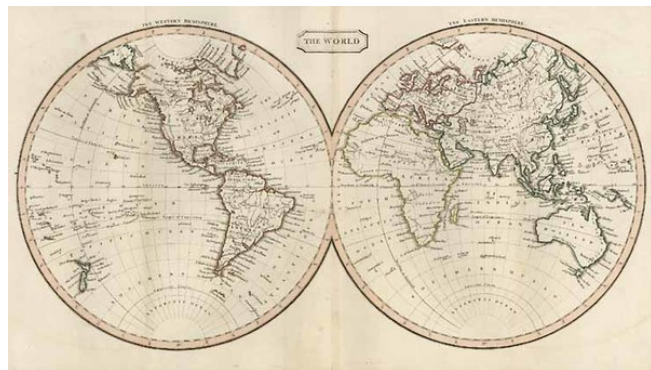

Barry Lawrence Ruderman Antique Maps Inc.

7407 La Jolla Boulevard
La Jolla, CA 92037

www.raremaps.com

(858) 551-8500
blr@raremaps.com

The World

Stock#: 5427
Map Maker: Walker
Date: 1798
Place: London
Color: Hand Colored
Condition: VG
Size: 14 x 8 inches
Price: SOLD

Description:

Elegant double hemisphere map of the world, containing many early cartographic myths and errors. No Antarctic is shown. Australia still has a curious incomplete coastline. The coastline of New Zealand is similarly inaccurate. The NW Coast of America reflects the recent discoveries of Vancouver and La Perouse, but still predates Lewis & Clark's arrival. The Coastline of Alaska is highly inaccurate and the NW passage is still undiscovered. Hawaii is recently discovered, although only Owhyee I and Atooi are shown. A nice early world map in attractive outline color.