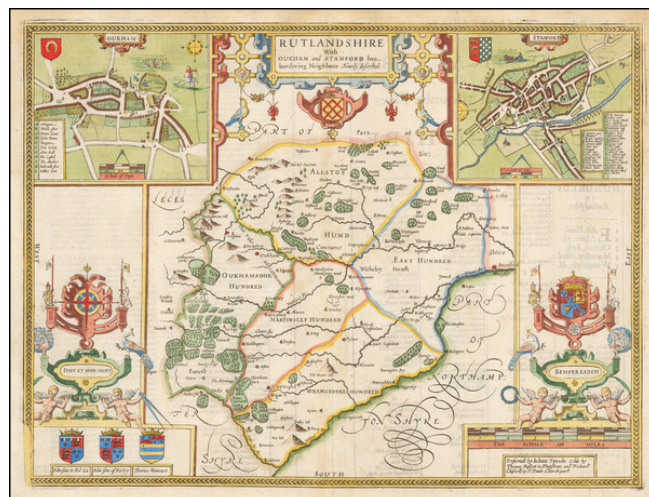

## Rutlandshire With Oukham and Stanford her bordering Neighbour Newly described

**Stock#:** 53979mp2  
**Map Maker:** Speed  
**Date:** 1676  
**Place:** London  
**Color:** Hand Colored  
**Condition:** VG  
**Size:** 20 x 15 inches  
**Price:** \$575.00

### Description:

Attractive full color example of Speed's map of the county of Rutland, from the 1676 edition of Speed's *Theatre of Great Britain*.

Includes multiple coats of arms and a large inset plan of the town of Stanford (Stamford) and Oukham (Oakham).

British historian John Speed is perhaps the most famous English mapmaker of the seventeenth century. His reputation rests on two great books: *The Theatre of the Empire of Great Britaine*, produced initially in 1611-1612 and *A Prospect of the Most Famous Parts of the World*, published in 1627, the first general atlas of the world to be created in England.