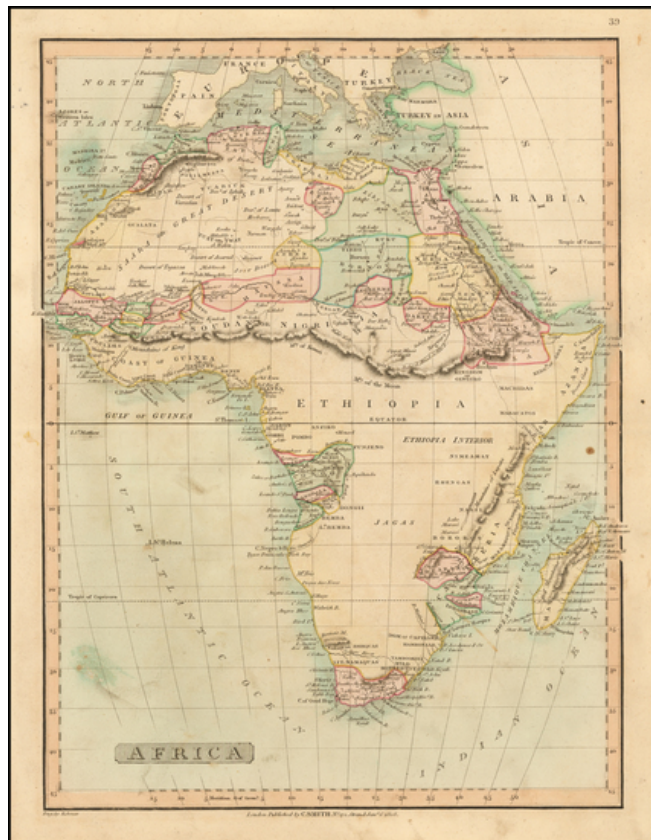

Barry Lawrence Ruderman Antique Maps Inc.

7407 La Jolla Boulevard
La Jolla, CA 92037

www.raremaps.com

(858) 551-8500
blr@raremaps.com

Africa

Stock#: 53941
Map Maker: Smith
Date: 1809
Place: London
Color: Hand Colored
Condition: VG
Size: 10 x 14 inches
Price: SOLD

Description:

Marvelously detailed English language map of Africa, showing the extent of discoveries throughout the continent, but retaining as blank those portions not yet explored.

Nice detail and elegant engraving style.