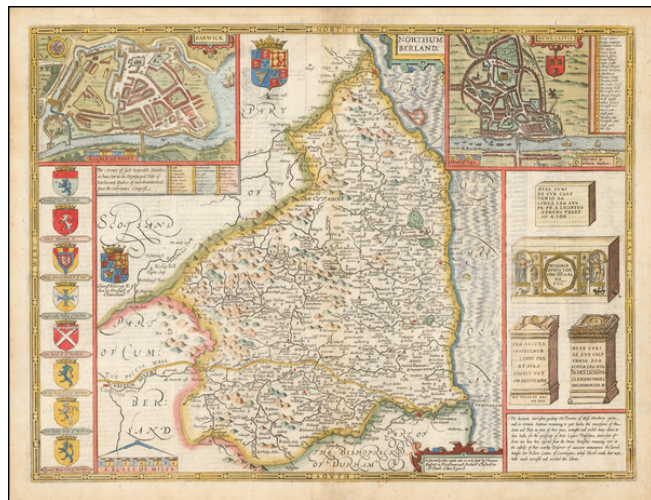

Barry Lawrence Ruderman Antique Maps Inc.

7407 La Jolla Boulevard
La Jolla, CA 92037

www.raremaps.com

(858) 551-8500
blr@raremaps.com

Northumberland

Stock#: 53778mp2
Map Maker: Speed
Date: 1676
Place: London
Color: Hand Colored
Condition: VG
Size: 20 x 15 inches
Price: \$975.00

Description:

Attractive full color example of Speed's map of Northumberland, from the 1676 edition of Speed's *Theatre of Great Britain*.

Includes multiple coats of arms and large inset plans of the towns of Newcastle and Barwick, along with renderings of Roman Antiquities.

British historian John Speed is perhaps the most famous English mapmaker of the seventeenth century. His reputation rests on two great books: *The Theatre of the Empire of Great Britaine*, produced initially in 1611-1612 and *A Prospect of the Most Famous Parts of the World*, published in 1627, the first general atlas of the world to be created in England.