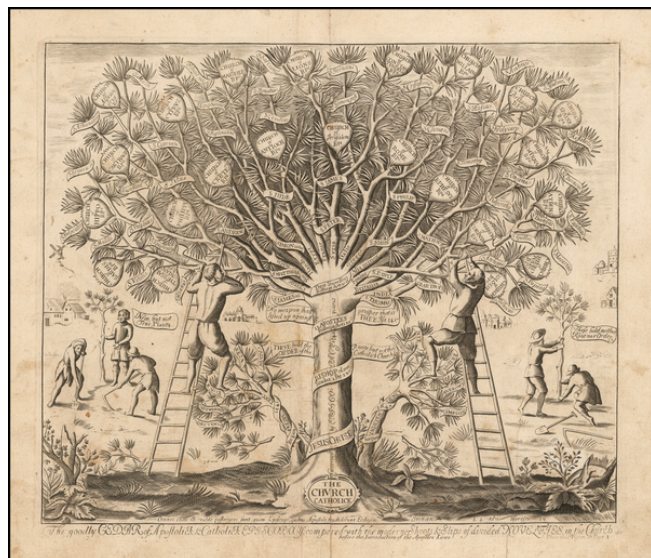

..

Stock#: 53318
Map Maker: Anonymous
Date: 1675
Place: London
Color: Uncolored
Condition: VG
Size: 11 x 13 inches
Price: \$475.00

Description:

Rare early allegorical print, published in London.

The view has been attributed to Wencaslaus Hollar.

A cedar tree representing the traditional episcopal church, inscribed on the trunk 'The Church Catholick', with two smaller shoots from the trunk labelled 'Presbytery' and 'Independency'; two men on ladders cutting away branches; to the side, two smaller trees being tended by various figures, with the inscriptions 'New, but not True, Plants' and 'These hold neither Root nor Order'.