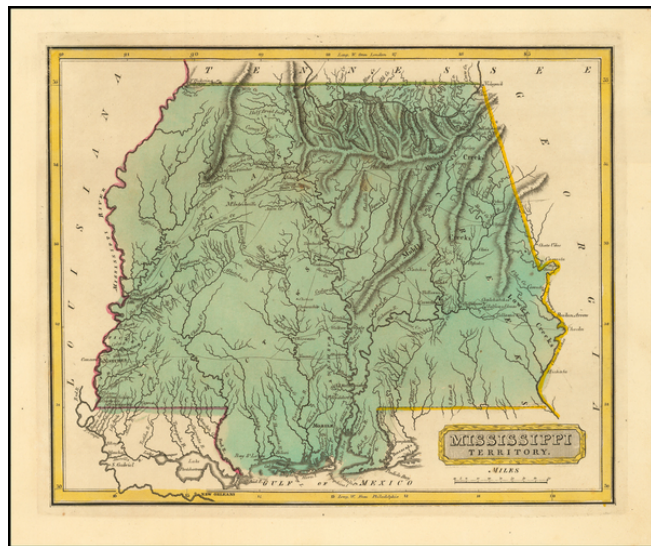

Barry Lawrence Ruderman Antique Maps Inc.

7407 La Jolla Boulevard
La Jolla, CA 92037

www.raremaps.com

(858) 551-8500
blr@raremaps.com

Mississippi Territory

Stock#: 53137
Map Maker: Lucas Jr.
Date: 1816 circa
Place: Baltimore
Color: Hand Colored
Condition: VG+
Size: 11 x 9 inches
Price: \$975.00

Description:

One of the earliest obtainable maps of Mississippi Territory

A rare early map of Mississippi Territory, published by Fielding Lucas Jr. in Baltimore, from his *New & Elegant General Atlas of the United States . . .*

The map pre-dates the creation of Alabama Territory, extending from Georgia to the Mississippi River.

Includes a number of early roads, towns, rivers, Indian tribes, settlements, etc. Many early Indian villages are also named.

This is the first time we have ever offered this map for sale.

Detailed Condition: