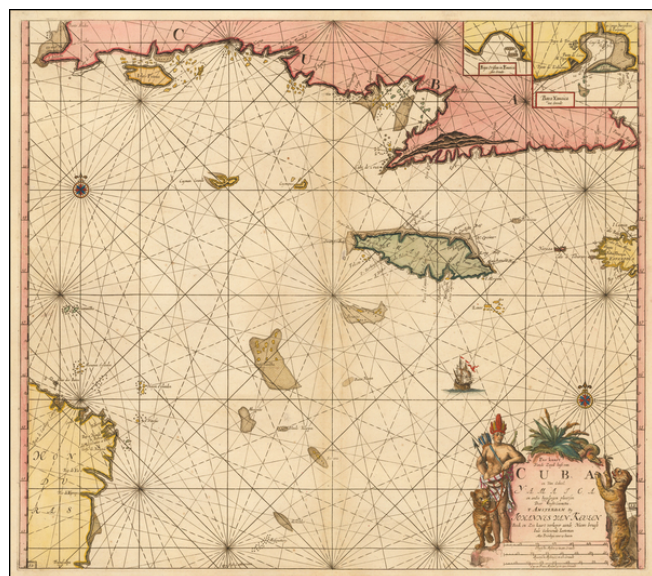

## Pas kaart Vande Zuyd kust van Cuba en Van Geheel Yamaica en andre bygeleegen plaatsen Door Vooght Geometra . . . [includes Cayman Islands]

**Stock#:** 52393  
**Map Maker:** Van Keulen  
**Date:** 1695 circa  
**Place:** Amsterdam  
**Color:** Hand Colored  
**Condition:** VG+  
**Size:** 23 x 20 inches  
**Price:** \$ 1,500.00

### Description:

Decorative full color example of Van Keulen's map centered on Jamaica and the Cayman Islands and showing most of Cuba, along with parts of Hispaniola and Honduras.

One of the most detailed treatments of the Cayman Islands to appear on a 17th Century Dutch sea chart.

Includes decorative cartouche with Indian and two tigers, sailing ship, two compass roses and rhumb lines.

Insets of Oristan Bay and Yamaica Bay.