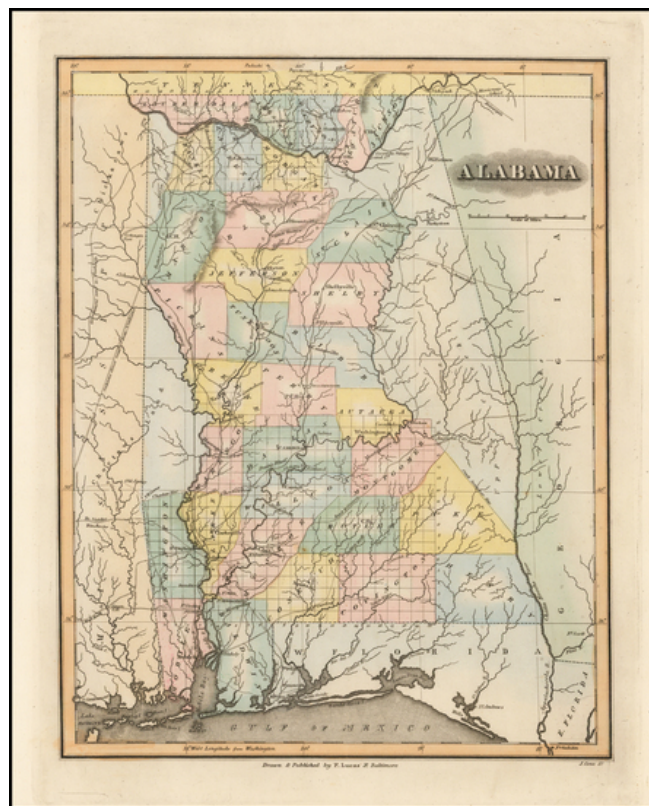

Barry Lawrence Ruderman Antique Maps Inc.

7407 La Jolla Boulevard
La Jolla, CA 92037

www.RareMaps.com

(858) 551-8500
blr@RareMaps.com

Alabama

Stock#: 52272
Map Maker: Lucas Jr.
Date: 1822
Place: Baltimore
Color: Hand Colored
Condition: VG+
Size: 11 x 8.5 inches
Price: \$795.00

Description:

One of the earliest separately issued maps of Alabama published by Fielding Lucas.

Many of the early counties are not yet formed, especially along the Georgia border. Includes early towns, roads, rivers, some townships, Indian paths and villages and other early details.

Striking example of Fielding Lucas' fine work, which distinguished him as the best publisher of the era. His maps are printed on a higher quality paper than contemporary maps by Carey & Lea and demonstrate a superior engraving quality and more attractive coloring style. Lucas' maps are highly desirable and increasingly scarce. A fine example of this highly desirable map, issued by one of the most important early American publishers, which are now virtually unobtainable in atlas form and rarely appear on the market in individual maps.