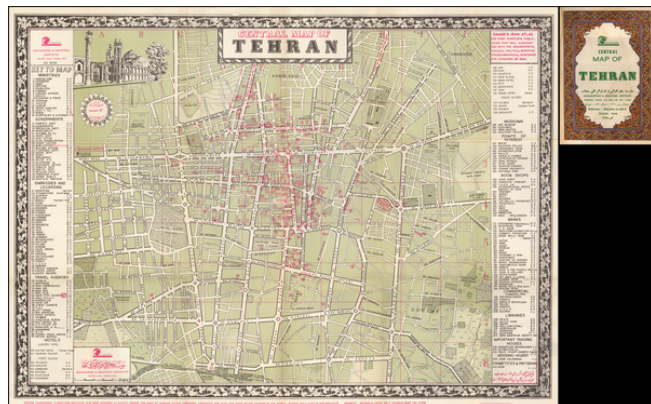

Barry Lawrence Ruderman Antique Maps Inc.

7407 La Jolla Boulevard
La Jolla, CA 92037

www.raremaps.com

(858) 551-8500
blr@raremaps.com

Central Map of Tehran

Stock#: 52146
Map Maker: Sahab Geographic & Drafting
Institute
Date: 1961 circa
Place: Tehran
Color: Color
Condition: VG+
Size: 19 x 26.5 inches
Price: SOLD

Description:

Detailed map of central Tehran.

The map key shows the names of over 200 points of interest on the map, including:

- Night Clubs
- Museums
- Points of Interest
- Book Stores
- Banks
- Commercial Counselors
- Libraries
- Important Trading Houses Cosmetics & Patterns
- Hotels
- Embassies
- Ministries
- Government Buildings