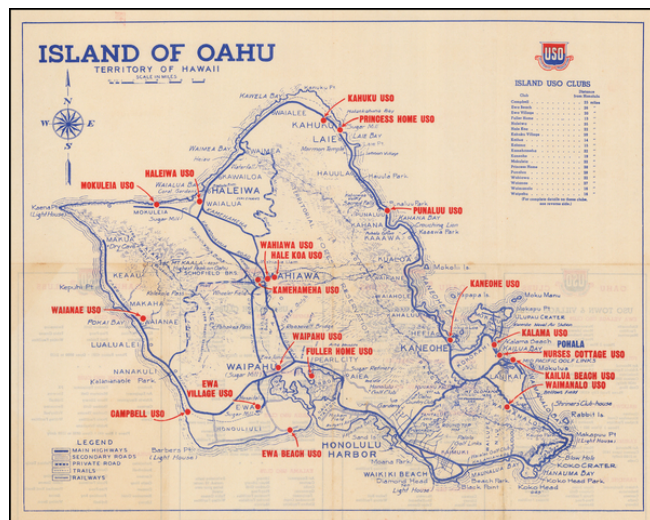

Barry Lawrence Ruderman Antique Maps Inc.

7407 La Jolla Boulevard
La Jolla, CA 92037

www.raremaps.com

(858) 551-8500
blr@raremaps.com

Island of Oahu Territory of Hawaii

Stock#: 52116
Map Maker: USO
Date: 1945 circa
Place: n.p.
Color: Uncolored
Condition: VG
Size: 16.5 x 13 inches
Price: SOLD

Description:

Rare American USO map, locating the various USO clubs around the Island of Oahu.

USO clubs are located in red, with a nice topographical map of the island below.

Detailed Condition:

Minor soiling.