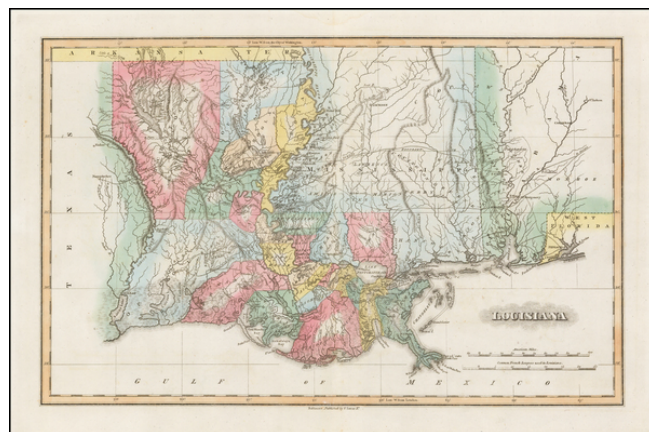

Barry Lawrence Ruderman Antique Maps Inc.

7407 La Jolla Boulevard
La Jolla, CA 92037

www.raremaps.com

(858) 551-8500
blr@raremaps.com

Louisiana

Stock#: 52087
Map Maker: Lucas Jr.
Date: 1823
Place: Baltimore
Color: Hand Colored
Condition: VG+
Size: 12 x 10 inches
Price: SOLD

Description:

Striking example of Fielding Lucas' finely executed map of Louisiana.

The map shows Louisiana before the formation of a number of its northern Parishes, along with a fine early depiction of Mississippi and western Alabama, only a few years after the creation of Alabama Territory.

Lucas's maps were typically printed on a higher quality paper than contemporary maps by Carey & Lea and demonstrate a superior engraving quality and more attractive coloring style.

The state is hand colored by counties, showing towns, rivers, roads, forts and other places of interest.

Lucas' maps are highly desirable and increasingly rare on the market.

Detailed Condition: