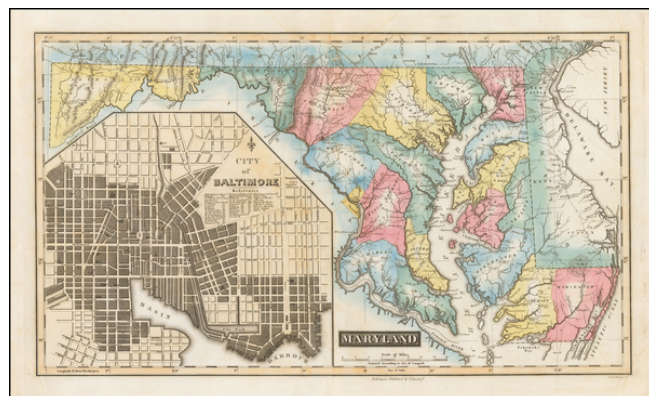

Barry Lawrence Ruderman Antique Maps Inc.

7407 La Jolla Boulevard
La Jolla, CA 92037

www.raremaps.com

(858) 551-8500
blr@raremaps.com

Maryland

Stock#: 52070
Map Maker: Lucas Jr.
Date: 1822
Place: Baltimore
Color: Hand Colored
Condition: VG
Size: 20 x 14 inches
Price: SOLD

Description:

Detailed map of Maryland, with a large inset of Baltimore.

Fielding Lucas Jr. was most active prior to 1825. He published his *New & Elegant Atlas* and contributed to the maps of Carey & Lea.