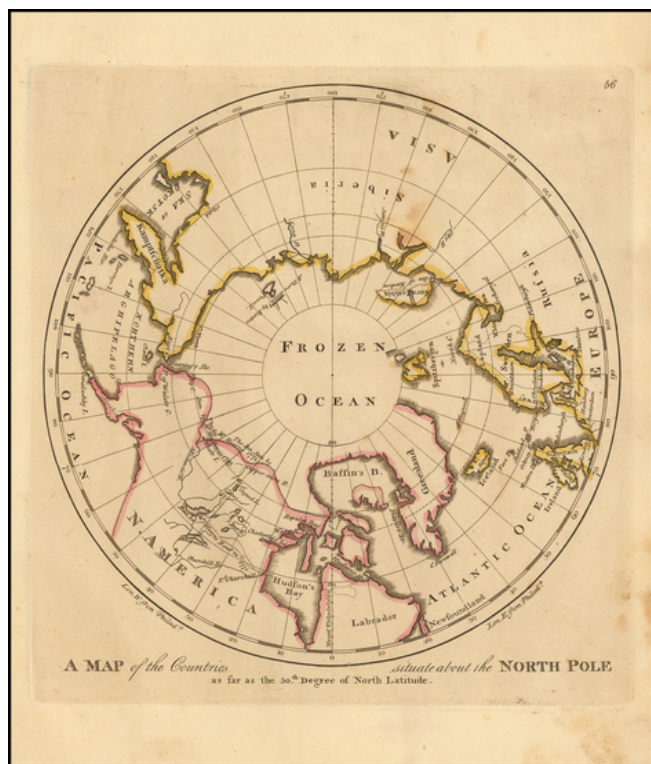

**Barry Lawrence Ruderman  
Antique Maps Inc.**

7407 La Jolla Boulevard  
La Jolla, CA 92037

www.raremaps.com

(858) 551-8500  
blr@raremaps.com

**A Map of the Countries situate about the North Pole as far as the 50th Degree of North Latitude**

**Stock#:** 51657  
**Map Maker:**  
**Date:** 1814  
**Place:** Philidelphia  
**Color:** Outline Color  
**Condition:** VG  
**Size:** 10.5 x 10 inches  
**Price:** \$125.00

**Description:**

Early American map showing the extent of explorations in the North Pole, with emphasis on the efforts to find a Northwest passage and Hearne's and MacKenzie's routes.