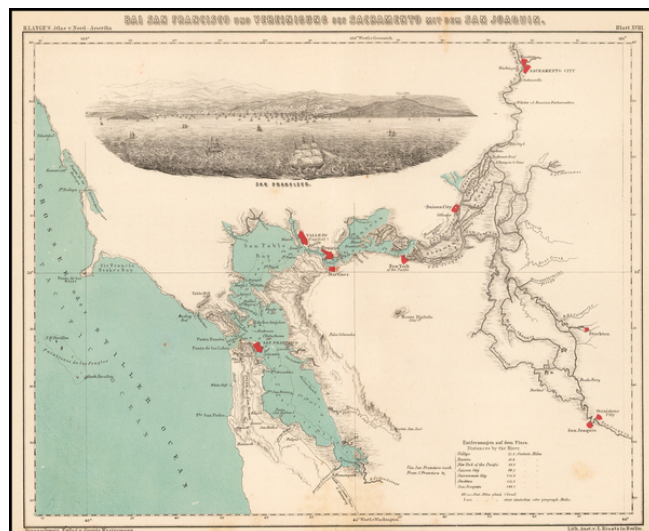

Barry Lawrence Ruderman Antique Maps Inc.

7407 La Jolla Boulevard
La Jolla, CA 92037

www.raremaps.com

(858) 551-8500
blr@raremaps.com

Bai San Francisco und Vereinigung des Sacramento mit dem San Joaquin.

Stock#: 51543
Map Maker: Lange
Date: 1854
Place: Braunschweig
Color: Color
Condition: VG+
Size: 8.5 x 10.5 inches
Price: SOLD

Description:

The First Atlas Map of the San Francisco Bay Region

Scarce map of the area around San Francisco Bay Region, tracking inland to Sacramento and Stanislas, published in Braunschweig by Henry Lange.

The map provides a detailed early treatment of San Francisco Bay and its primary tributaries, extending upriver to Stanislaus City, Stockton and Sacramento, with a fine early view of San Francisco Bay.

Includes a table of distances.

This is the first time we have ever offered the map for sale.

Detailed Condition: