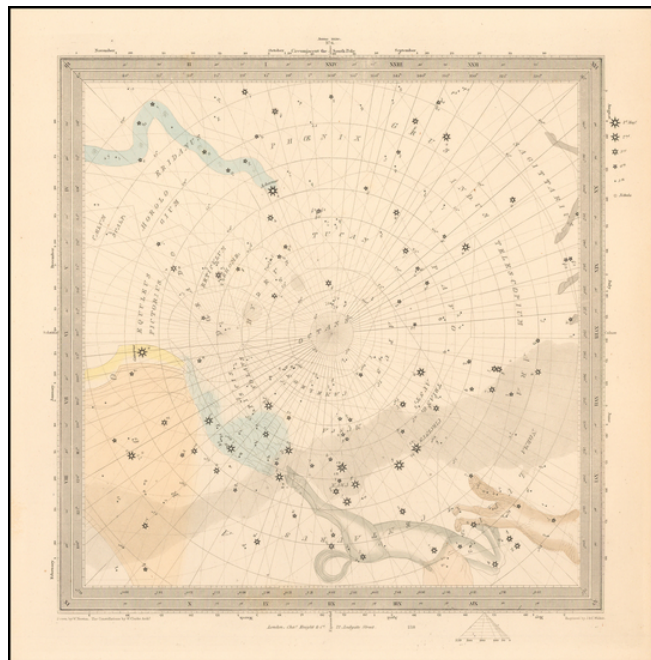

## Celestial Map (South Pole)

**Stock#:** 51486  
**Map Maker:** SDUK  
**Date:** 1830  
**Place:** London  
**Color:** Hand Colored  
**Condition:** VG+  
**Size:** 10.5 x 11 inches (each)  
**Price:** SOLD

### Description:

Decorative Celestial Chart, embellished with hand colored constellations.