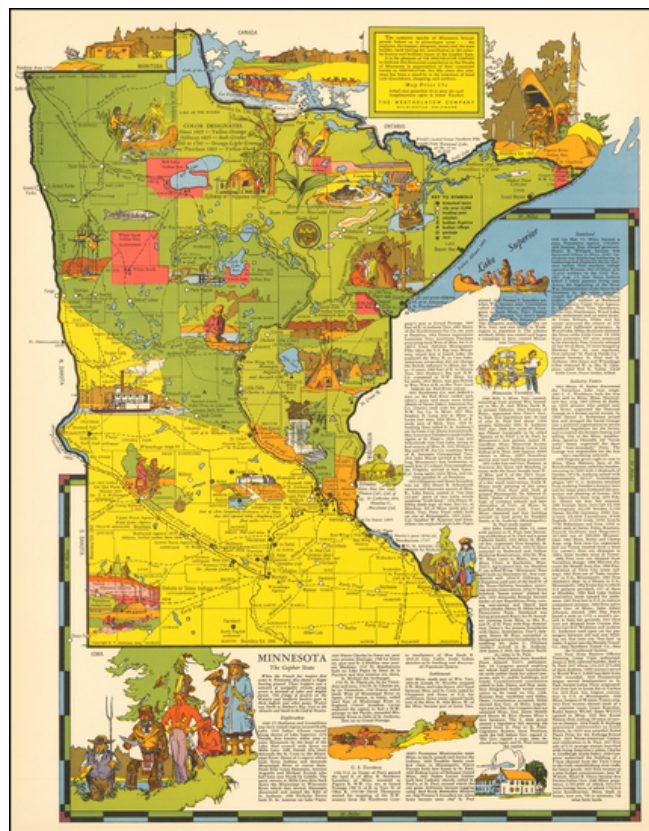

Barry Lawrence Ruderman Antique Maps Inc.

7407 La Jolla Boulevard
La Jolla, CA 92037

www.raremaps.com

(858) 551-8500
blr@raremaps.com

Minnesota. The Gopher State

Stock#: 51340
Map Maker: Aitchison
Date: 1941
Place: Wilmington, DE
Color: Color
Condition: VG+
Size: 22 x 17.5 inches
Price: SOLD

Description:

Rare pictorial map of Minnesota by R.T. Aitchison, published by the The Mentholatum Company.

The map includes decorative vignettes illustrating the history and resources of Minnesota, with a detailed text history of the state.

R.T. Aitchison was a Wichita, Kansas illustrator. His collection is housed at Wichita State University and consists of:

. . . 35 maps are divided into two series. The first includes 29 maps by Wichita illustrator and artist Robert T. Aitchison produced for the Mentholatum Company. These include state historical maps, and a map of the Holy Land. The second series includes six maps. These additional maps were not part of the Mentholatum Company series and include maps printed by the McCormick-Armstrong Company, a pencil sketch, a map compiled by Aitchison and

**Barry Lawrence Ruderman
Antique Maps Inc.**

7407 La Jolla Boulevard
La Jolla, CA 92037

www.raremaps.com

(858) 551-8500
blr@raremaps.com

Minnesota. The Gopher State

rendered by Bill Jackson, and Aitchison's final map finished by Bill Jackson.