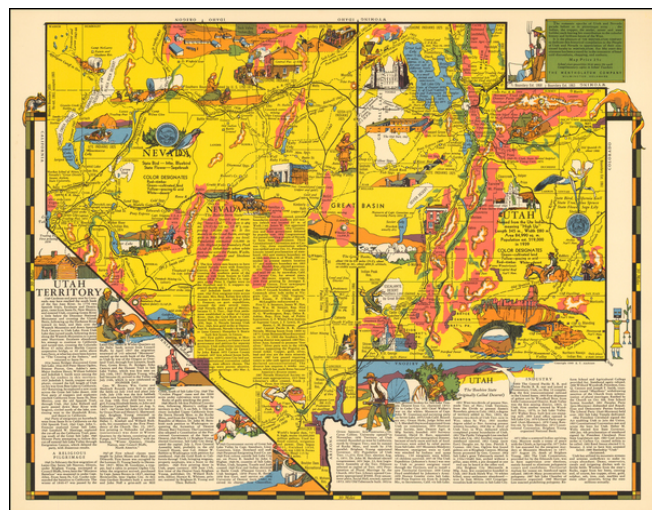

Barry Lawrence Ruderman Antique Maps Inc.

7407 La Jolla Boulevard
La Jolla, CA 92037

www.raremaps.com

(858) 551-8500
blr@raremaps.com

Utah Territory

Stock#: 51337
Map Maker: Aitchison
Date: 1940
Place: Wilmington, DE
Color: Color
Condition: VG+
Size: 22 x 17.5 inches
Price: SOLD

Description:

Rare pictorial map of Utah Territory by R.T. Aitchison, published by the The Mentholatum Company.

The map includes decorative vignettes illustrating the history and resources of Utah Territory, with a detailed text history of the Territory.

R.T. Aitchison was a Wichita, Kansas illustrator. His collection is housed at Wichita State University and consists of:

. . . 35 maps are divided into two series. The first includes 29 maps by Wichita illustrator and artist Robert T. Aitchison produced for the Mentholatum Company. These include state historical maps, and a map of the Holy Land. The second series includes six maps. These additional maps were not part of the Mentholatum Company series and include maps printed by the McCormick-Armstrong Company, a pencil sketch, a map compiled by Aitchison and rendered by Bill Jackson, and Aitchison's final map finished by Bill Jackson.