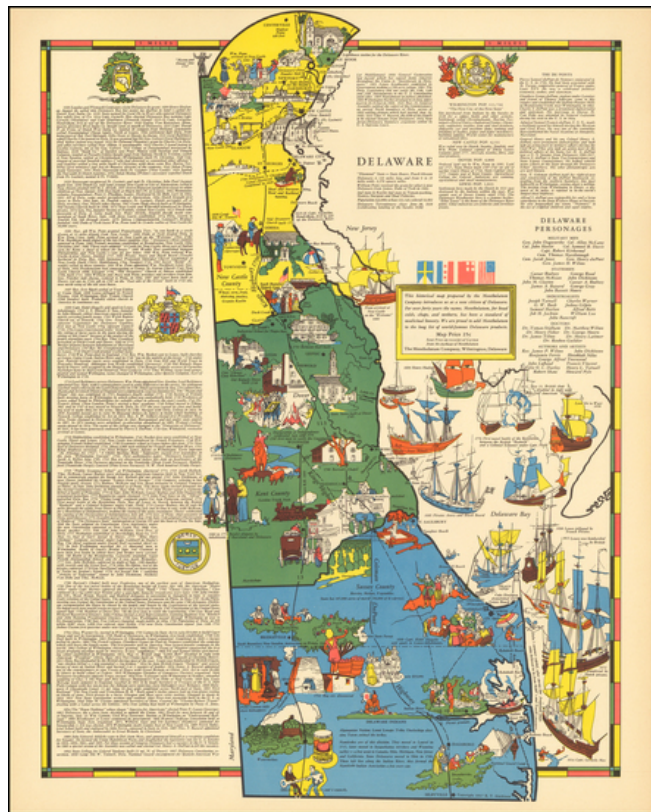

## Delaware

**Stock#:** 51232  
**Map Maker:** Aitchison  
**Date:** 1937  
**Place:** Wilmington, DE  
**Color:** Color  
**Condition:** VG+  
**Size:** 22 x 17.5 inches  
**Price:** SOLD

### Description:

Rare pictorial map of the Delaware by R.T. Aitchison, published by the The Mentholatum Company.

The map includes decorative vignettes illustrating the history and an resources of Delaware, with a detailed text history of the state.

R.T. Aitchison was a Wichita, Kansas illustrator. His collection is housed at Wichita State University and consists of:

*. . . 35 maps are divided into two series. The first includes 29 maps by Wichita illustrator and artist Robert T. Aitchison produced for the Mentholatum Company. These include state historical maps, and a map of the Holy Land. The second series includes six maps. These additional maps were not part of the Mentholatum Company series and include maps printed by the McCormick-Armstrong Company, a pencil sketch, a map compiled by Aitchison and rendered by Bill Jackson, and Aitchison's final map finished by Bill Jackson.*

Offered as promotional giveaways, the maps are now scarce on the market.

**Detailed Condition:**