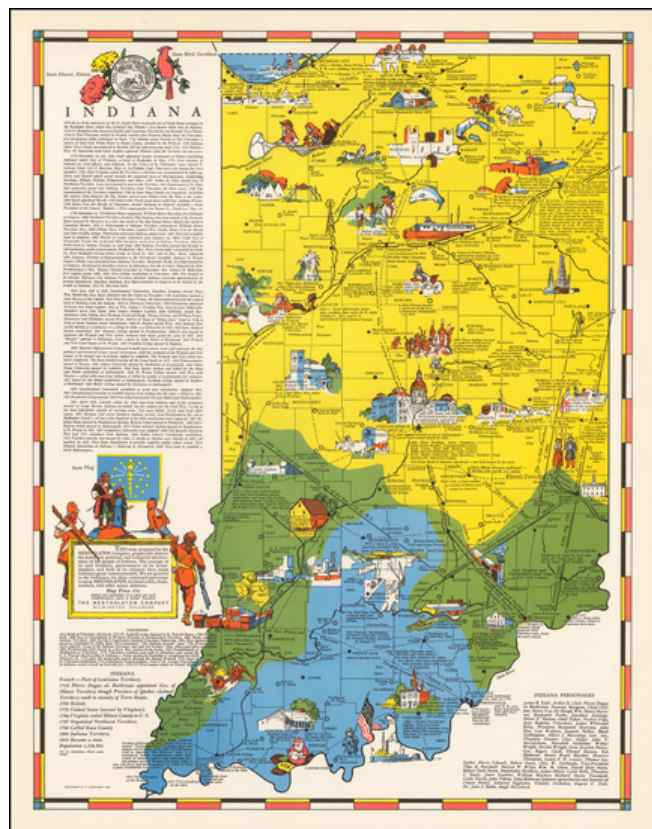

Barry Lawrence Ruderman Antique Maps Inc.

7407 La Jolla Boulevard
La Jolla, CA 92037

www.raremaps.com

(858) 551-8500
blr@raremaps.com

Indiana

Stock#: 51207
Map Maker: Aitchison
Date: 1938
Place: Wilmington, DE
Color: Color
Condition: VG+
Size: 22 x 17.5 inches
Price: SOLD

Description:

Rare pictorial map of Indiana by R.T. Aitchison, published by the The Mentholatum Company.

The map includes decorative vignettes illustrating the history and an resources of Indiana, with a detailed text history of the state.

R.T. Aitchison was a Wichita, Kansas illustrator. His collection is housed at Wichita State University and consists of:

. . . 35 maps are divided into two series. The first includes 29 maps by Wichita illustrator and artist Robert T. Aitchison produced for the Mentholatum Company. These include state historical maps, and a map of the Holy Land. The second series includes six maps. These additional maps were not part of the Mentholatum Company series and include maps printed by the McCormick-Armstrong Company, a pencil sketch, a map compiled by Aitchison and

Offered as promotional giveaways, the maps are now scarce on the market.

Detailed Condition: