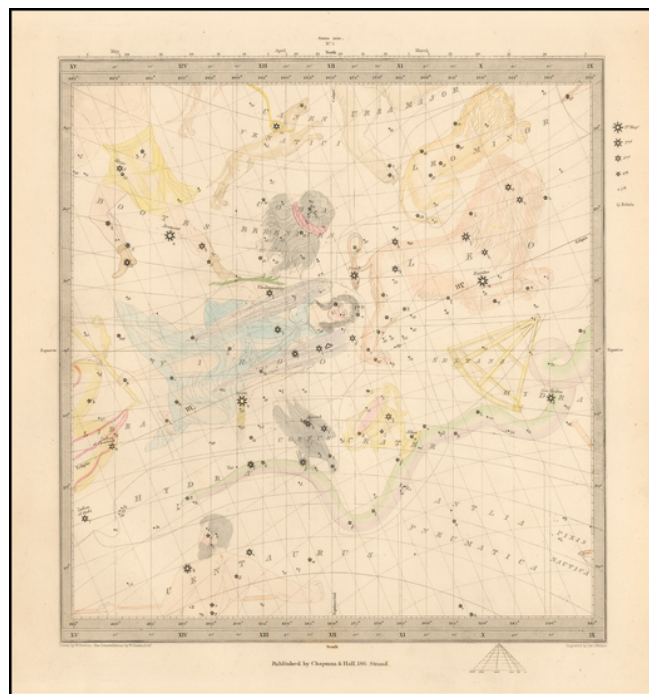

Barry Lawrence Ruderman Antique Maps Inc.

7407 La Jolla Boulevard
La Jolla, CA 92037

www.raremaps.com

(858) 551-8500
blr@raremaps.com

Celestial Map (Libra, Leo, Virgo)

Stock#: 51025
Map Maker: SDUK
Date: 1830
Place: London
Color: Hand Colored
Condition: VG+
Size: 10.5 x 11 inches
Price: SOLD

Description:

Decorative Celestial Chart depicting stars and constellations.

Detailed Condition: