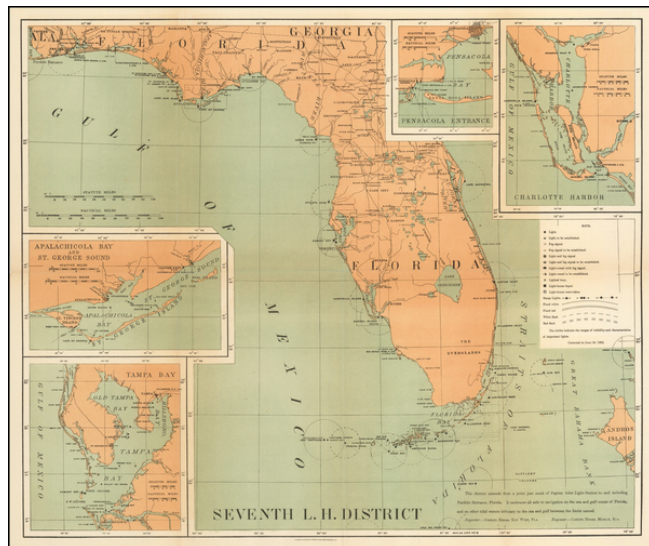

## (Florida) Seventh L.H. District

**Stock#:** 50668  
**Map Maker:** Graham  
**Date:** 1903 circa  
**Place:** Washington  
**Color:** Color  
**Condition:** VG+  
**Size:** 16 x 19 inches  
**Price:** SOLD

### Description:

Rare map of the 7th Lighthouse District, providing a detailed map of Florida and large insets, locating the lighthouses, proposed light houses, fog lights, light vessels, lighted buoys and a host of other navigational details within the state.

Insets include Tampa Bay, Apalachicola Bay and St. George Sound, Pensacola Entrance and Charlotte Harbor.

This is the first time we have ever seen this map.