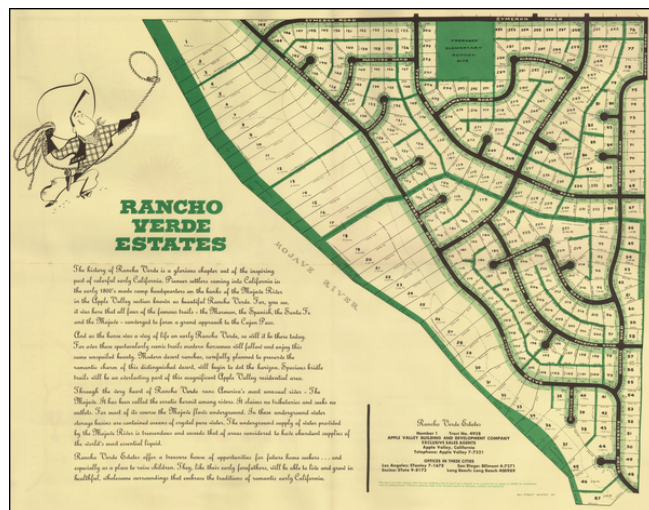

## (Apple Valley, California) Ranch Verde Estates

**Stock#:** 50563  
**Map Maker:** Anonymous  
**Date:** 1955 circa  
**Place:** Apple Valley  
**Color:** Color  
**Condition:** VG+  
**Size:** 18.5 x 24 inches  
**Price:** \$ 245.00

### Description:

Detailed plan of Rancho Palos Verdes Estates, a planned community in Apple Valley, California. The area is now called Desert Knolls, on the north end of Mojave Narrows Regional Park.

Apple Valley is in the High Desert region of San Bernardino County.

At the left side of the development, there are indications of the area where the Mojave River overflows periodically.

The development includes a proposed elementary school site and bridal paths.