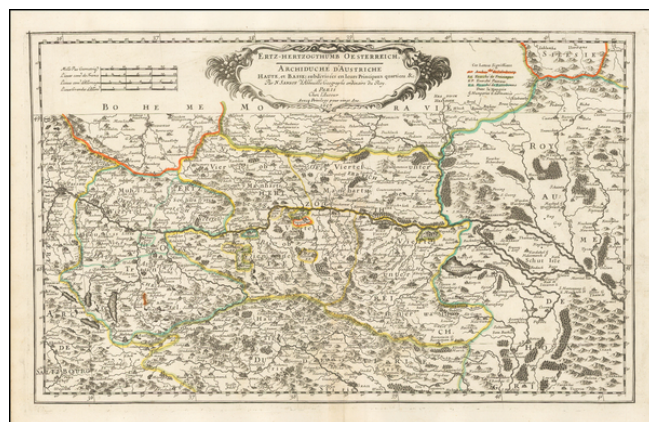

Stock#: 50453
Map Maker: Sanson
Date: 1657
Place: Paris
Color: Outline Color
Condition: VG+
Size: 12.5 x 19 inches
Price: \$ 245.00

Description:

Nicolas Sanons' double-page engraved map of part of Austria, centered on the course of the Donau River. The map was published in Paris in 1657.

Detailed Condition:

Old outline hand-color.