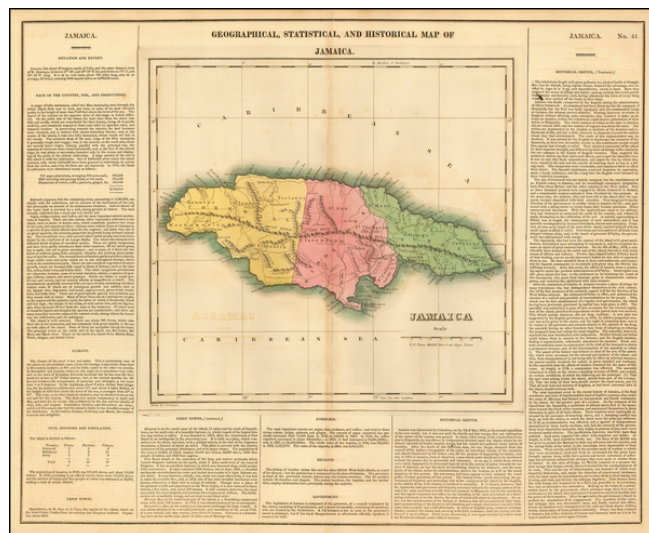

Barry Lawrence Ruderman Antique Maps Inc.

7407 La Jolla Boulevard
La Jolla, CA 92037

www.raremaps.com

(858) 551-8500
blr@raremaps.com

Geographical, Statistical and Historical Map of Jamaica

Stock#: 50231
Map Maker: Carey & Lea
Date: 1823
Place: Philadelphia
Color: Hand Colored
Condition: VG
Size: 21 x 16.5 inches
Price: \$ 245.00

Description:

Nice detailed map of Jamaica, from the second edition of Carey & Lea's Atlas.

One of the most detailed maps of the Bahama Islands to appear in a Commercial Atlas.

Lengthy narrative text below includes details about the islands, climates, towns, soils, government and history of each.

Increasingly rare on the market. Carey & Lea's Atlas is highly prized not only for its cartographic information but the marvelous information about each of the states and territories which is included.

The atlas was issued in 6 editions in English, French & German between 1822 and 1827.

Detailed Condition:

Minor discoloration at centerfold, as is often the case with maps from this atlas.