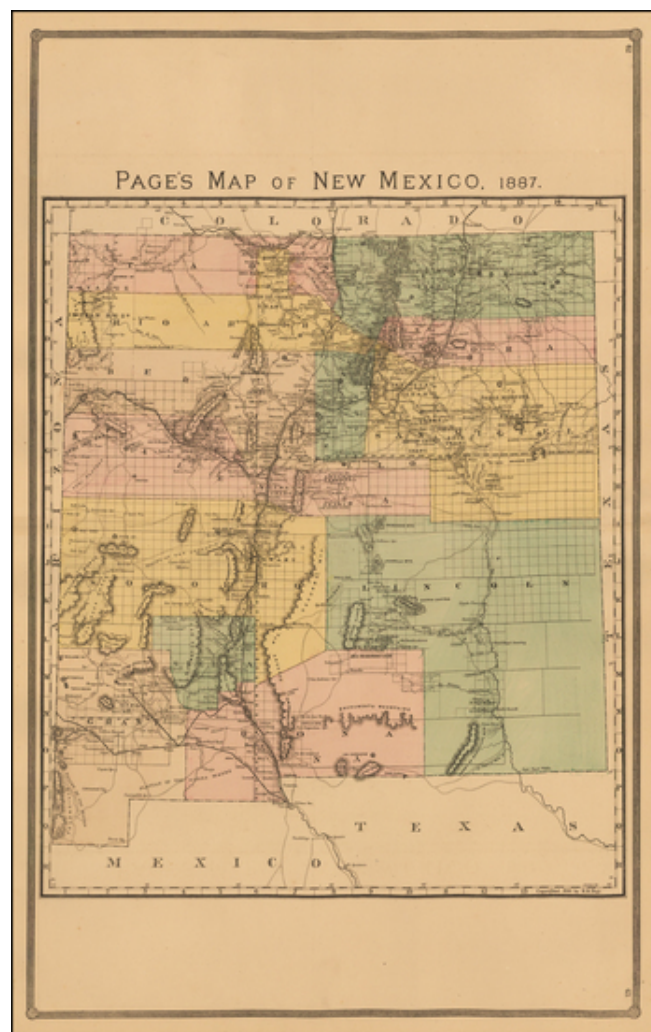

Barry Lawrence Ruderman Antique Maps Inc.

7407 La Jolla Boulevard
La Jolla, CA 92037

www.raremaps.com

(858) 551-8500
blr@raremaps.com

Page's Map of New Mexico 1887

Stock#: 50199
Map Maker: Page
Date: 1886
Place: Chicago
Color: Hand Colored
Condition: VG+
Size: 26.5 x 16 inches
Price: SOLD

Description:

A scarce map of New Mexico Territory, handcolored by county.

Page's map is one of the largest and earliest separate maps of New Mexico to appear in an atlas.

The map shows the extent of the Township surveys and includes towns, mountains, rivers, forts, mines, roads, railroads etc.

Excellent detail throughout. An increasingly rare map in fine condition.

**Barry Lawrence Ruderman
Antique Maps Inc.**

7407 La Jolla Boulevard
La Jolla, CA 92037

www.raremaps.com

(858) 551-8500
blr@raremaps.com

Page's Map of New Mexico 1887

Only the second example we have offered in more than 20 years.

Detailed Condition: