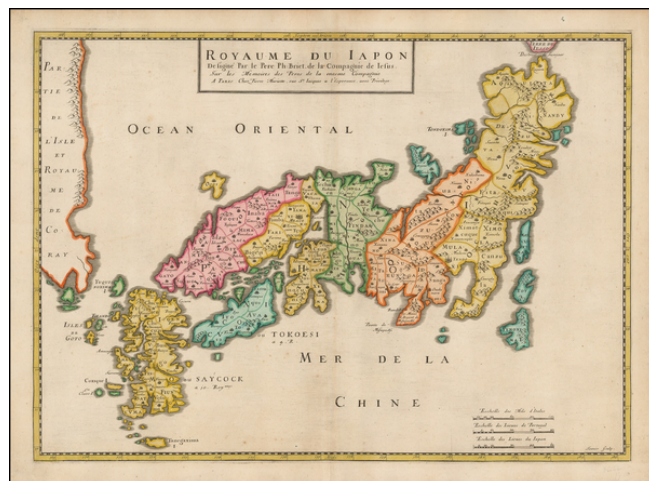

Barry Lawrence Ruderman Antique Maps Inc.

7407 La Jolla Boulevard
La Jolla, CA 92037

www.raremaps.com

(858) 551-8500
blr@raremaps.com

Royaume Du Japon Designe par le Pere Ph. Briet . . .

Stock#: 49675
Map Maker: Briet
Date: 1667 circa
Place: Paris
Color: Hand Colored
Condition: VG+
Size: 20.5 x 14.5 inches
Price: \$1,500.00

Description:

Striking early map of Japan and Korea.

Briet's map follows the Blancus/Moreira model, and looks very similar to the Christophoros Blancus unpublished map of 1617. The map shows a well-shaped Japan with named provinces, and major cities including Tokyo (Yendo) and Kyoto (Meaco). Kyushu and Shikoku are shown with exaggerated inlets, and the tip of Hokkaido is *Terre de Iesso*. Korea is described as an island, but is only partially shown.