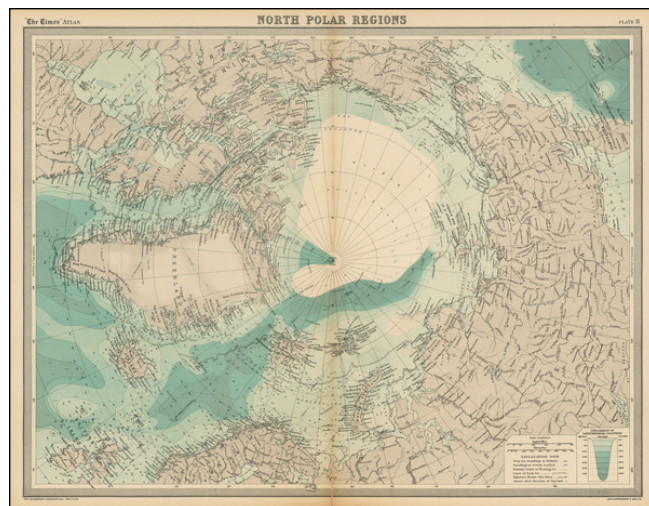

Barry Lawrence Ruderman Antique Maps Inc.

7407 La Jolla Boulevard
La Jolla, CA 92037

www.raremaps.com

(858) 551-8500
blr@raremaps.com

North Polar Regions

Stock#: 49091
Map Maker: Times Atlas
Date: 1920 circa
Place: London
Color: Color
Condition: VG
Size: 18 x 23 inches
Price: SOLD

Description:

Highly detailed map of the North Polar regions, published in the *Times Atlas*.

Detailed Condition: