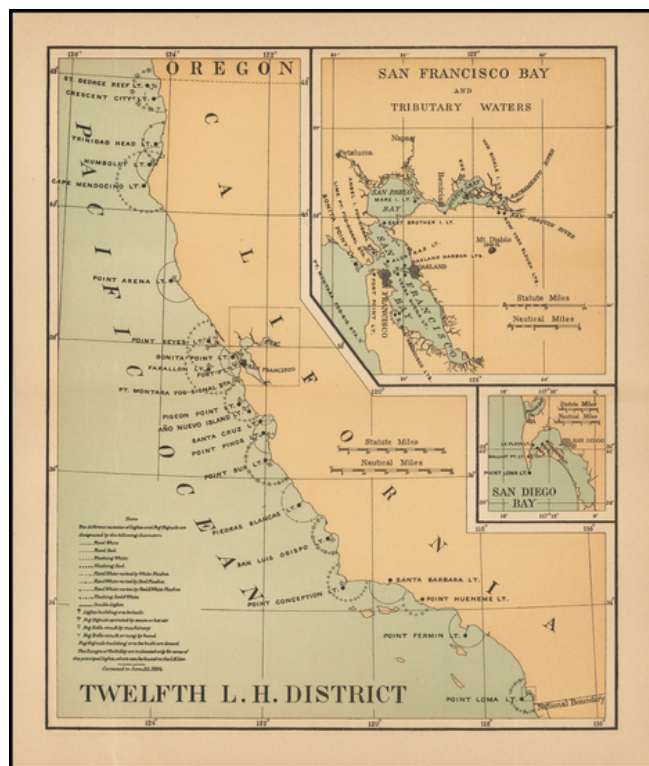

Barry Lawrence Ruderman Antique Maps Inc.

7407 La Jolla Boulevard
La Jolla, CA 92037

www.raremaps.com

(858) 551-8500
blr@raremaps.com

Twelfth L.H. District (California with insets of San Francisco, San Diego, San Pedro and Humboldt Harbors)

Stock#: 49048
Map Maker: Graham
Date: 1903 circa
Place: Washington
Color: Color
Condition: VG+
Size: 10 x 8 inches
Price: SOLD

Description:

Rare map of the 12th Lighthouse District, showing the major harbors in California and locating the lighthouses, proposed light houses, fog lights, light vessels, lighted buoys and a host of other navigational details within the state.