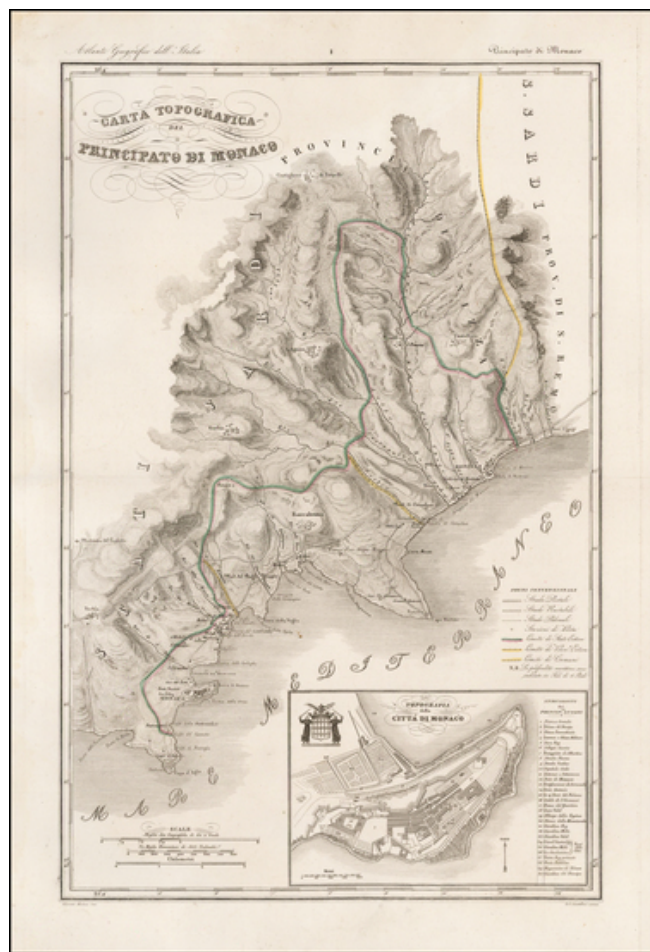

**Barry Lawrence Ruderman
Antique Maps Inc.**

7407 La Jolla Boulevard
La Jolla, CA 92037

www.raremaps.com

(858) 551-8500
blr@raremaps.com

Carta Topografica del Principato di Monaco. [With inset:] Topografia della Città di Monaco

Stock#: 48966
Map Maker: Zuccagni-Orlandin
Date: 1844 circa
Place: Florence
Color: Outline Color
Condition: VG+
Size: 21 x 13.5 inches
Price: SOLD

Description:

Attractive engraved map, hand-colored in outline, focussing on the principality of Monaco.

The map includes more detailed plan of the city of Monaco, with a thirty-point key of places of interest.

The map comes from Attilio Zuccagni-Orlandini's great atlas of Italian regions, *Atlante Geografico Degli Stati Italiani*.