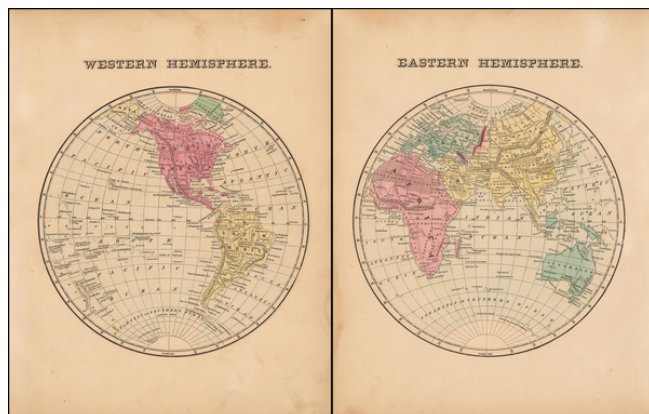

Barry Lawrence Ruderman Antique Maps Inc.

7407 La Jolla Boulevard
La Jolla, CA 92037

www.raremaps.com

(858) 551-8500
blr@raremaps.com

Western Hemisphere [with] Eastern Hemisphere

Stock#: 48784
Map Maker: Morse
Date: 1856
Place: New York
Color: Hand Colored
Condition: VG
Size: 14 x 13 inches (each)
Price: SOLD

Description:

Decorative pair of maps of the Eastern & Western Hemisphere. Includes significant detail in Antarctica. Colored by countries.

Detailed Condition:

Minor staining outside of image.