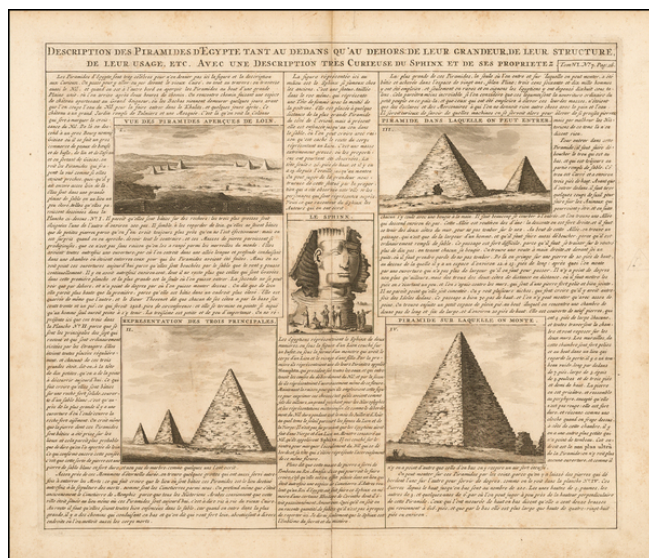

Stock#: 48470
Map Maker: Chatelain
Date: 1710
Place: Amsterdam
Color: Uncolored
Condition: VG
Size: 17.5 x 14.5 inches
Price: \$ 125.00

Description:

Interesting view showing 5 views of the pyramids and an image of the Sphinx.

This view appeared in Henri Chatelain's monumental 7 volume *Atlas Historique*.

Detailed Condition:

Minor soiling and an old repaired fold split