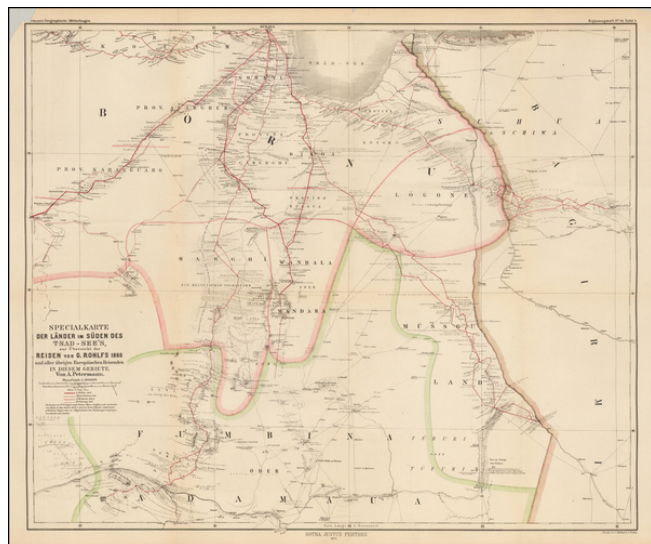

## Specialkarte Der Lander im Suden Des Tsad-See's, zur Ubersicht der Reisehn von G. Rohlfs 1866 under aller ubrigen Europaishen Reidenden In Diemsem Gebiete

**Stock#:** 48209  
**Map Maker:** Petermann  
**Date:** 1872  
**Place:** Gotha  
**Color:** Color  
**Condition:** VG  
**Size:** 24.5 x 20.5 inches  
**Price:** \$ 125.00

### Description:

Scarce map of central Africa, illustrating the region to the south of Lake Chad, focusing on the explorations of Gerhard Rohlfs.

The map identifies the routes of a number of explorers, including:

- Gerhard Rohlfs -- 1866
- Major Denham -- 1824
- Dr. M. Barth -- 1851-1854
- Dr. Overweg 1852

The map translates as "Special map of the countries in the South Of Lake Chad, illustrated the travels of C. Rohlfs 1866 and other European travelers in this area."

### Detailed Condition:

Minor loss at top left corner, just touching the printed image.