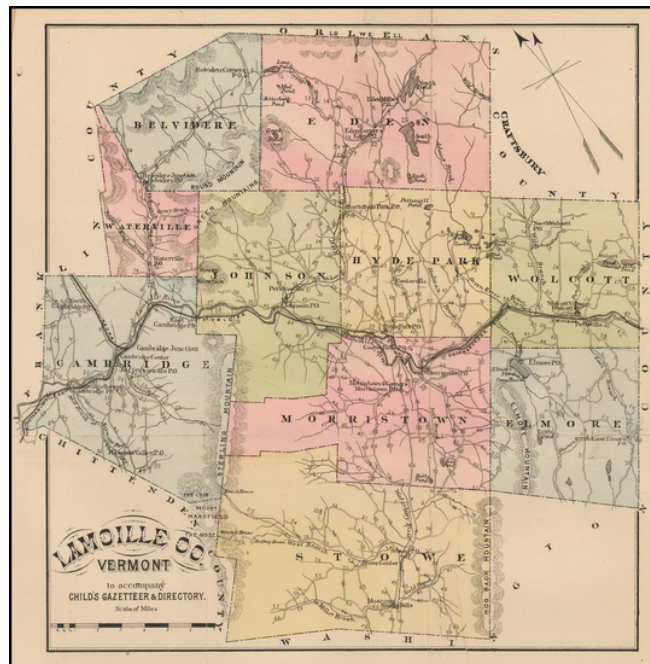

## Lamoille Co. Vermont

**Stock#:** 47864  
**Map Maker:** Child  
**Date:** 1883  
**Place:** Vairhaven, VT  
**Color:** Color  
**Condition:** VG  
**Size:** 12 x 10 inches  
**Price:** SOLD

### Description:

A scarce map of Lamoille County, Vermont, from a rare *Vermont Gazetteer*.

Shows the region just east of Lake Champlain, including Stowe Township at the south end of the map, including the Mt. Mansfield area.

### Detailed Condition:

A number of minor fold splits, expertly repaired on the verso.