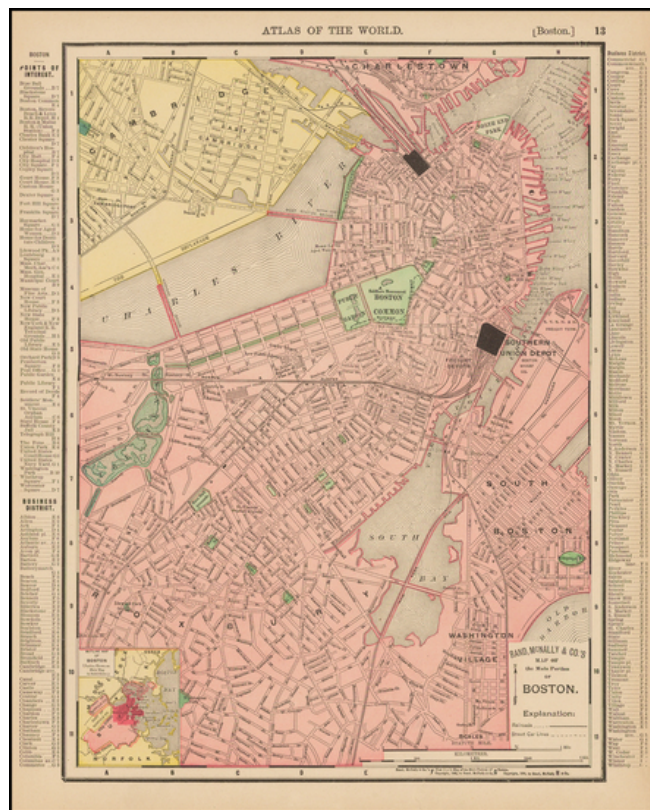

## Rand McNally & Co.'s Map of the Main Portion of Boston

**Stock#:** 47733  
**Map Maker:** Rand McNally & Company  
**Date:** 1899  
**Place:** Chicago  
**Color:** Color  
**Condition:** VG+  
**Size:** 11 x 13 inches  
**Price:** SOLD

### Description:

Highly detailed map of Boston, showing streets, wharfs, buildings, railway lines and stations and other places of interest.