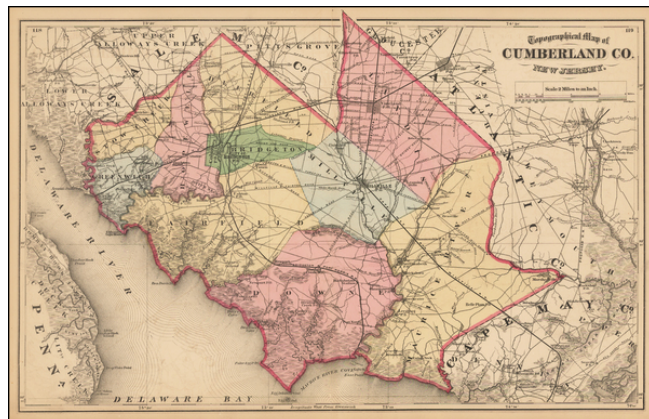

Barry Lawrence Ruderman Antique Maps Inc.

7407 La Jolla Boulevard
La Jolla, CA 92037

www.raremaps.com

(858) 551-8500
blr@raremaps.com

Topographical Map of Cumberland Co. New Jersey

Stock#: 47674
Map Maker: Beers
Date: 1872
Place: New York
Color: Hand Colored
Condition: VG
Size: 14.5 x 22.5 inches
Price: SOLD

Description:

Detailed map of Cumberland County, from Beers Atlas of New Jersey.

Detailed Condition: