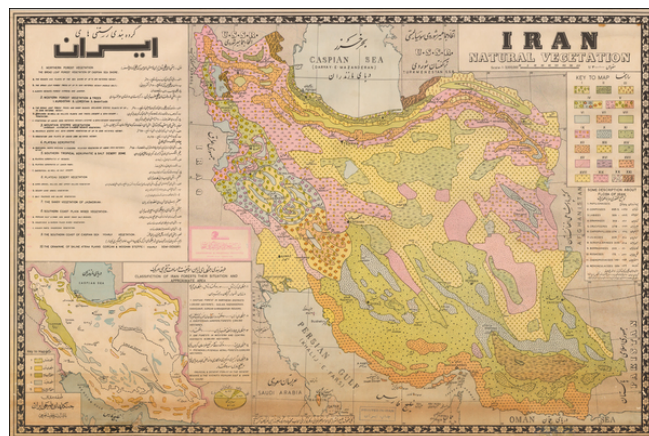

Barry Lawrence Ruderman Antique Maps Inc.

7407 La Jolla Boulevard
La Jolla, CA 92037

www.raremaps.com

(858) 551-8500
blr@raremaps.com

Iran Natural Vegetation

Stock#: 47589
Map Maker: Sahab Geographic & Drafting
Institute
Date: 1963 circa
Place: Tehran
Color: Color
Condition: VG
Size: 24 x 36 inches
Price: SOLD

Description:

Interesting thematic map of Iran, published in Tehran by the Sahab Geographic & Drafting Institute (Mu'assasah-i Jughrāfiyā'ī va Kārtūgrāfi-i Saḥāb).

The map is in English and Persian, and shows the different growing regions in Iran, with color coding.

Includes inset on description of flora of Iran, forest vegetation chart, and map showing classification of forests and their approximate area.

Detailed Condition:

Laid on linen. Minor soiling along the lower margin and just entering printed image.