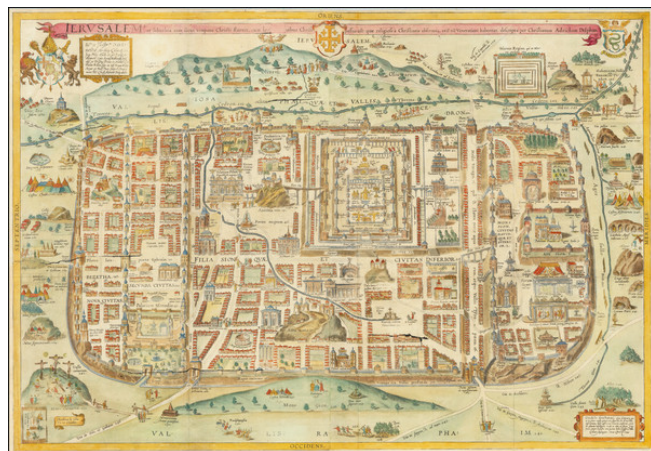

## Ierusalem, et suburbia eius, sicut tempore Christi floruit...descripta per Christianum Adrichom Delphum

**Stock#:** 47327  
**Map Maker:** van Adrichom  
**Date:** 1584  
**Place:** Cologne  
**Color:** Hand Colored  
**Condition:** VG  
**Size:** 29.5 x 20.5 inches  
**Price:** \$ 2,900.00

### Description:

Decorative hand-colored example of Christian Van Adrichom's plan of ancient Jerusalem and its suburbs at the time of Jesus Christ, which was later copied by a number of early mapmakers for their works on the Holy Land.

The plan was originally issued in *Theatrum Terrae Sanctae* by Christian van Adrichom, in 1584 in Koln. It was subsequently added to all the editions of the *Theatrum*.

The plan contains sites and scenes of Jerusalem, both within and outside the city, identified by two hundred and seventy captions - each depicting an item mentioned in the Scriptures, and other historical and traditional sources. There is no chronological order to the scenes, as ancient scenes and characters are displayed alongside European buildings and characters of the sixteenth century. The plan itself is surrounded by many illustrations of biblical and historical interest. The map is dedicated to the Archbishop of Cologne.

observations. Adrichom was assigned to Cologne during the time it was a thriving center for cartography and atlas publishing.

**Detailed Condition:**

Printed on two sheets and joined. A late state, showing evidence of plate cracking.