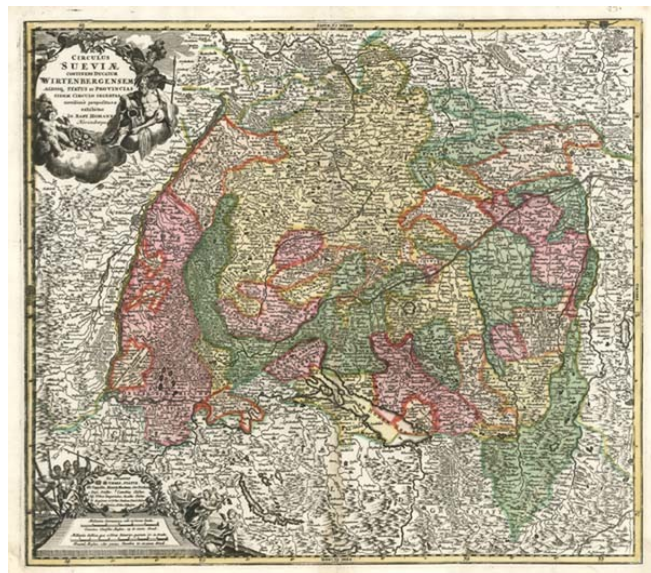

**Barry Lawrence Ruderman
Antique Maps Inc.**

7407 La Jolla Boulevard
La Jolla, CA 92037

www.raremaps.com

(858) 551-8500
blr@raremaps.com

Circulus Sueviae continens Ducatum Wirtenbergensem . . .

Stock#: 4710
Map Maker: Homann
Date: 1710
Place: Nuremberg
Color: Hand Colored
Condition: VG+
Size: 23 x 19.5 inches
Price: SOLD

Description:

Rare early edition of Homann's map of Suabia, etc., extending from Manheim, Strausburg and Basel on the Rhine River, to the Loch River and Fussen (train stop for day trips to Ludwig's Castle). Centered on the Boden See and the Upper Donau River. A striking dark impression of this rare early edition of Homann's map, pre-dating Homann's receipt of his Priviledge.