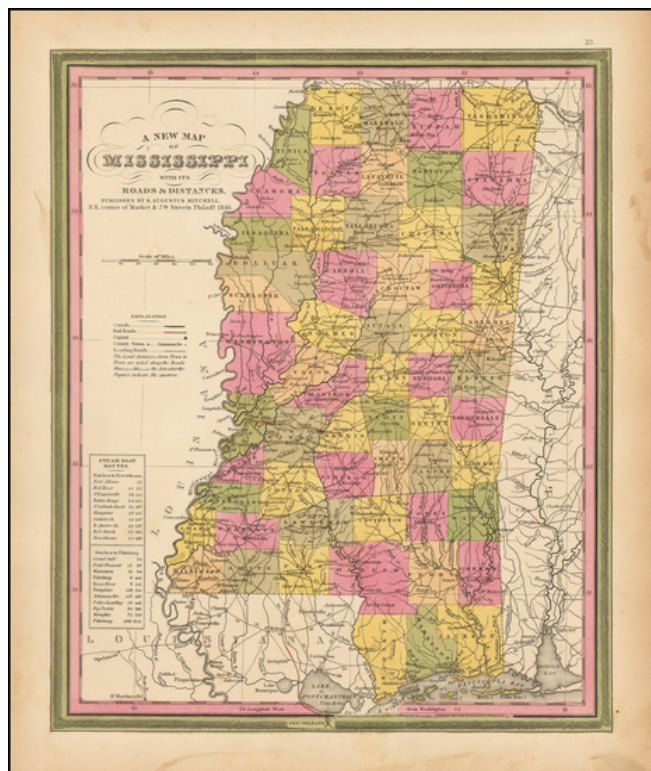

Barry Lawrence Ruderman Antique Maps Inc.

7407 La Jolla Boulevard
La Jolla, CA 92037

www.raremaps.com

(858) 551-8500
blr@raremaps.com

A New Map Of Mississippi with its Roads & Distances . . .

Stock#: 46887
Map Maker: Mitchell

Date: 1846
Place: Philadelphia
Color: Hand Colored
Condition: VG
Size: 14 x 11.5 inches

Price: \$75.00

Description:

Detailed and interesting map of Mississippi, hand colored by county and showing towns, rivers, bays, lakes, railroads, roads, distances, etc.

Tables of Steam Boat routes and distances.

Mitchell's pre-1850 maps are becoming increasingly rare and difficult to obtain.

Detailed Condition: