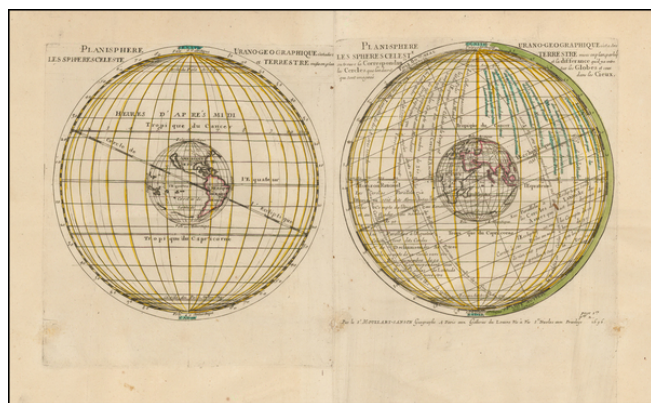

Barry Lawrence Ruderman Antique Maps Inc.

7407 La Jolla Boulevard
La Jolla, CA 92037

www.raremaps.com

(858) 551-8500
blr@raremaps.com

Planisphere Urano-Geographique c'est adire Les Spheres Celeste et Terrestre mises en Plan . . .

Stock#: 46856
Map Maker: Moullart-Sanson
Date: 1696
Place: Paris
Color: Hand Colored
Condition: VG
Size: 17.5 x 8.5 inches
Price: \$ 875.00

Description:

Rare map of the World in two hemispheres, printed from two plates on one sheet, published by Pierre Moullart Sanson.

The map was issued separately and in a rare atlas *Introduction à la géographie en plusieurs cartes avec leur explication*, published in Paris in 1705 and 1707.

Pierre Moullard-Sanson (? - 1730) composed several hemispheres from unusual perspectives in the late 17th and early 18th century. He was the grandson of Nicolas Sanson and the uncle of Gilles Robert de Vaugondy. After Pierre Moullart inherited the copper plates, map collection and library from his grandfather in 1692 he added the Sanson suffix to his name.