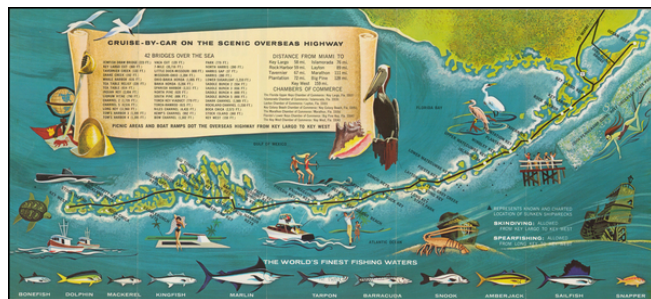

Stock#: 46487
Map Maker: Monroe County Advertising
Commission
Date: 1960 circa
Place: n.p.
Color: Color
Condition: VG
Size: 19 x 8 inches
Price: SOLD

Description:

Decorative promotional map of the Florida Keys.

The entire Overseas Highway from Key Largo to Key West appears, embellished with recreation and sport fishing illustrations.

Detailed Condition:

Folding promotional brochure, with text and illustrations on verso.