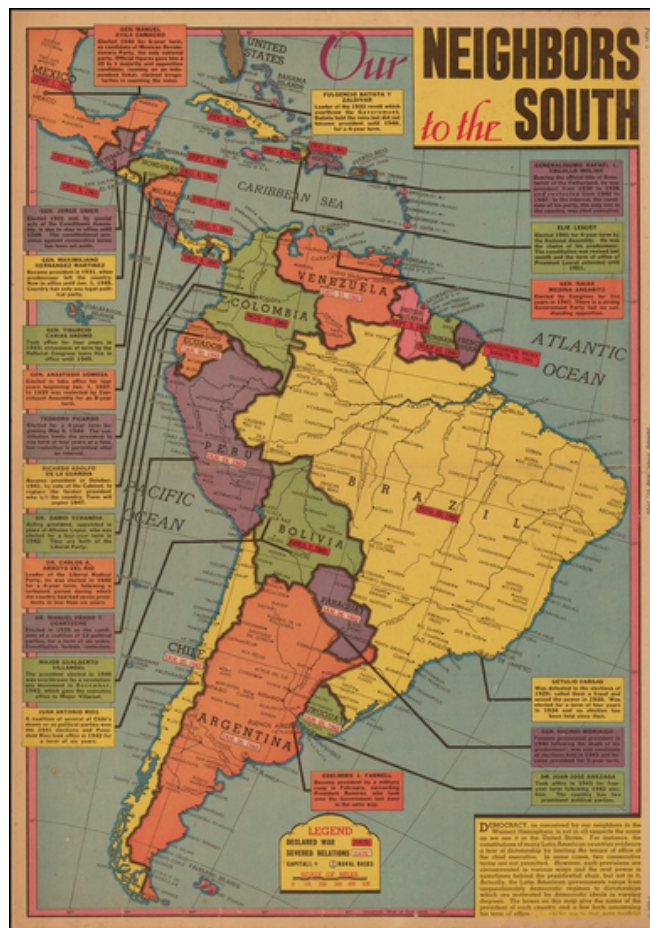

Barry Lawrence Ruderman Antique Maps Inc.

7407 La Jolla Boulevard
La Jolla, CA 92037

www.raremaps.com

(858) 551-8500
blr@raremaps.com

Our Neighbors to the South -- Sunday News, May 21, 1944

Stock#: 46247
Map Maker: Sundberg
Date: 1943
Place: New York
Color: Color
Condition: VG
Size: 20.5 x 14 inches
Price: \$175.00

Description:

Latin American Democracy --"The Real Power Is Sometimes Behind The Presidential Chair, But Not In it."

Scarce New York Sunday News map of the Pacific Theater, drawn by Edwin L. Sundberg.

A graphic look at the various presidents and other leaders of Mexico, Central America, South America and the Caribbean, with "a few facts concerning his term of office."

Unlike most of the other war time maps drawn by Sandberg for the Sunday News, this map examines the leaders of the countries of Latin America and the Caribbean, focusing on the history of Revolutionary Democracies, Quasi-Dictatorships, etc., while considering the leaders of each country.

**Barry Lawrence Ruderman
Antique Maps Inc.**

7407 La Jolla Boulevard
La Jolla, CA 92037

www.raremaps.com

(858) 551-8500
blr@raremaps.com

Our Neighbors to the South -- Sunday News, May 21, 1944

One of a number of Sundberg maps published as Sunday news inserts during the war years. Sundberg was known to have been a pictorial map artist both before and after the war.