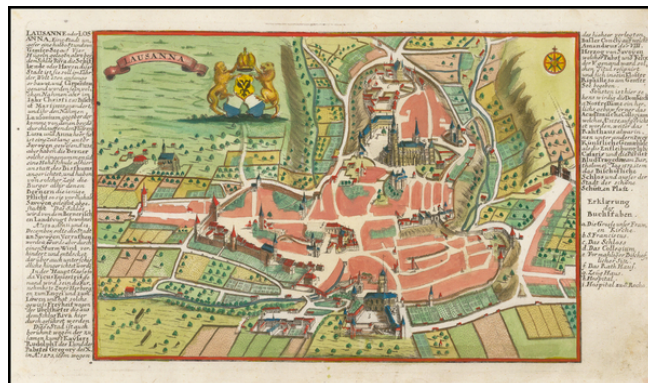

Barry Lawrence Ruderman Antique Maps Inc.

7407 La Jolla Boulevard
La Jolla, CA 92037

www.raremaps.com

(858) 551-8500
blr@raremaps.com

Lausanna

Stock#: 45644
Map Maker: Bodenehr
Date: 1700
Place: Amsterdam
Color: Hand Colored
Condition: VG+
Size: 9.5 x 6 inches
Price: \$ 345.00

Description:

Scarce detailed town plan of Lausanne and vicinity, published by Bodenehr.

Detailed Condition: