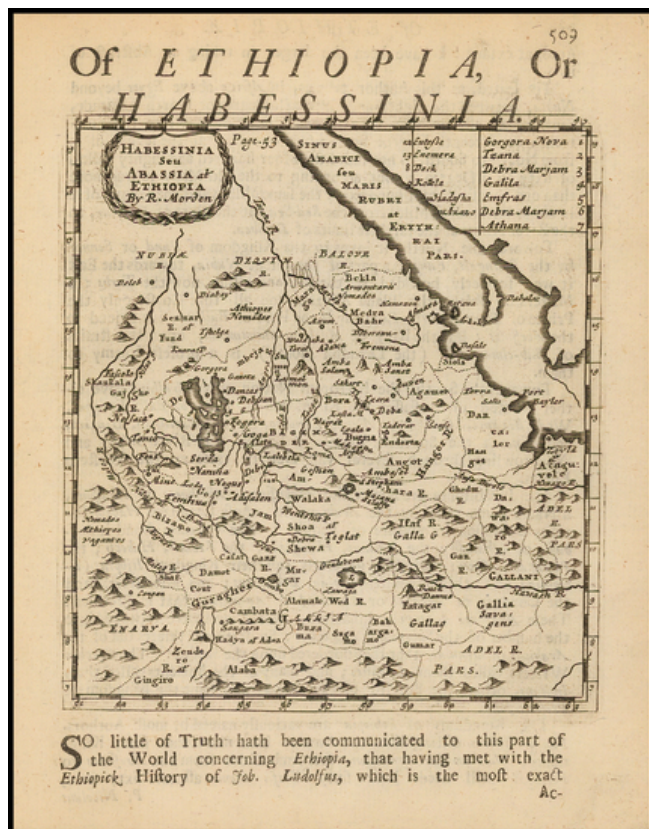

Barry Lawrence Ruderman Antique Maps Inc.

7407 La Jolla Boulevard
La Jolla, CA 92037

www.raremaps.com

(858) 551-8500
blr@raremaps.com

Habessinia Seu Abassia et Ethiopia (Red Sea)

Stock#: 44848
Map Maker: Morden
Date: 1687
Place: London
Color: Uncolored
Condition: VG
Size: 5 x 5 inches
Price: SOLD

Description:

Rare early English map of Red Sea and contiguous parts of the Sudan, Eritrea, Ethiopia, Saudi Arabia and Djibouti.

This first map appeared in Modern's rare *Atlas Terrestres*, first published in 1687.