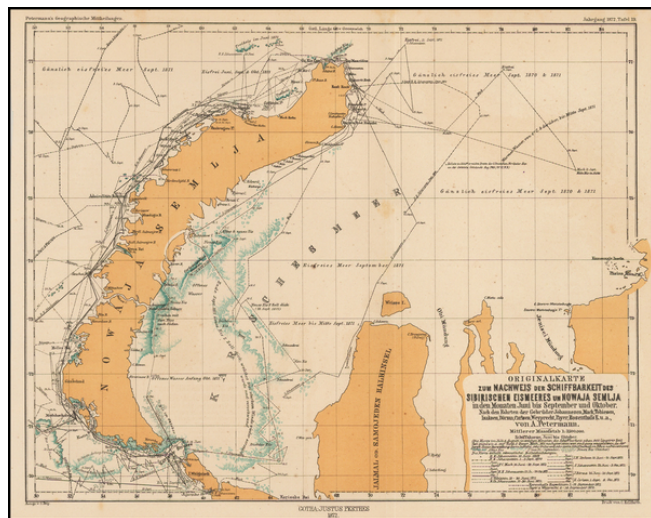

**Barry Lawrence Ruderman
Antique Maps Inc.**

7407 La Jolla Boulevard
La Jolla, CA 92037

www.raremaps.com

(858) 551-8500
blr@raremaps.com

**Originalkarte zum Nachweis der Schiffbarkeit des Sibirischen Eismeers uin Mowaja
Semlja in den Monaten Juni bis September und Oktober . . .**

Stock#: 44734
Map Maker: Petermann
Date: 1872
Place: Gotha
Color: Color
Condition: VG+
Size: 9.5 x 12.5 inches
Price: \$ 125.00

Description:

Detailed map of the Nova Zemla region, focusing on the polar voyages in the region in the 1870s.

The following explorer routes are noted:

- Johannsen 1869
- Johannsen 1870
- F.C. Mack 1871
- Johannsen 1871
- Tobiesen 1871
- Isacksen 1871
- Dorma 1871
- Rosenthal 1871
- Payer & Weyprecht 1871

Detailed Condition: