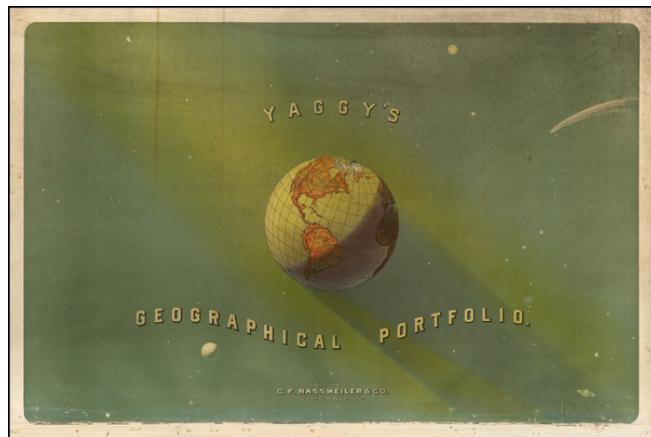

Barry Lawrence Ruderman Antique Maps Inc.

7407 La Jolla Boulevard
La Jolla, CA 92037

www.raremaps.com

(858) 551-8500
blr@raremaps.com

Geographical Portfolio

Stock#: 44448
Map Maker: Yaggy
Date: 1893
Place: Chicago
Color: Color
Condition: VG
Size: 34 x 22 inches
Price: SOLD

Description:

Fine color chromolithograph title page for Yaggy's Geographical Portfolio.

Originally issued as an educational aid, Yaggy's charts are among the most distinctive and stunning comparative charts ever published. Unlike the smaller, simpler and more analytical comparative charts found in atlases, Yaggy's images present a living landscape set with an exaggerated scale which gives each a strange and other-worldly appearance.

Yaggy's views are exquisite and scarce examples of multi-stone lithography with each stone carrying a different color ink to build up the image to a complex, beautiful image. We count at least six different colors and perhaps as many as eight.