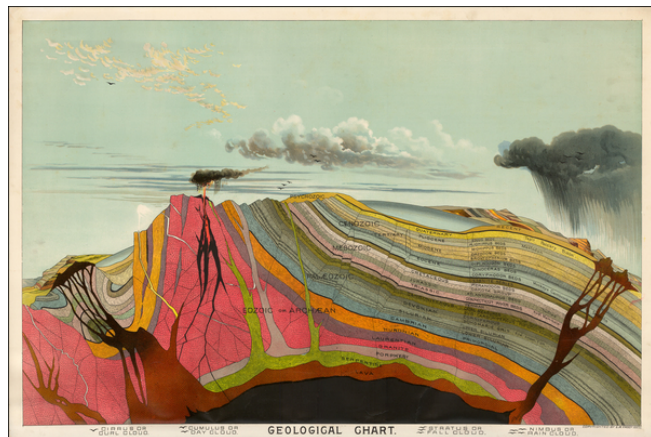

Barry Lawrence Ruderman Antique Maps Inc.

7407 La Jolla Boulevard
La Jolla, CA 92037

www.raremaps.com

(858) 551-8500
blr@raremaps.com

Geological Chart

Stock#: 44395
Map Maker: Yaggy
Date: 1893
Place: Chicago
Color: Color
Condition: VG
Size: 34 x 22 inches
Price: SOLD

Description:

Fine color chromolithograph of a Geological model of the earth's core and surface, including an illustration of a Volcano.

Originally issued as an educational aid, Yaggy's charts are among the most distinctive and stunning comparative charts ever published. Unlike the smaller, simpler and more analytical comparative charts found in atlases.

Yaggy's views are exquisite and scarce examples of multi-stone lithography with each stone carrying a different color ink to build up the image to a complex, beautiful image.

Detailed Condition: