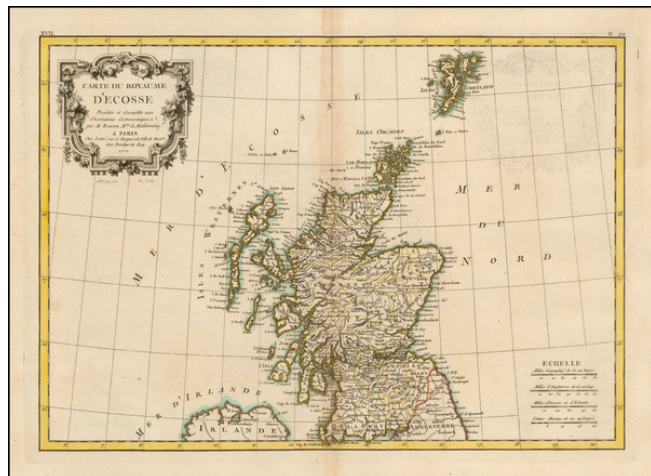

Barry Lawrence Ruderman Antique Maps Inc.

7407 La Jolla Boulevard
La Jolla, CA 92037

www.raremaps.com

(858) 551-8500
blr@raremaps.com

Carte Du Royaume D'Ecosse . . . 1771

Stock#: 43917
Map Maker: Bonne
Date: 1771
Place: Paris
Color: Hand Colored
Condition: VG
Size: 16.5 x 11.75 inches
Price: SOLD

Description:

Decorative map of Scotland, with an elaborate title cartouche.

From Bonne's *Atlas Moderne*.

Detailed Condition:

Minor discoloration at centerfold.