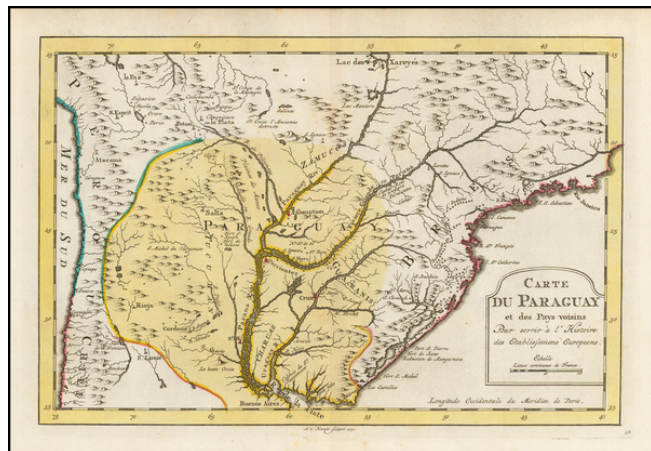

Barry Lawrence Ruderman Antique Maps Inc.

7407 La Jolla Boulevard
La Jolla, CA 92037

www.raremaps.com

(858) 551-8500
blr@raremaps.com

Carte Du Paraguay...[showing Rio Janeiro, Buenos Aires, Salta, etc]

Stock#: 43854
Map Maker: Krevelt
Date: 1771
Place: Amsterdam
Color: Hand Colored
Condition: VG+
Size: 12.5 x 8 inches
Price: \$95.00

Description:

Detailed map of the region centering on the Parana and Paraguay Rivers and the River Plate (Rio de la Plate). Extends north to include Rio Janeiro and south to Buenos Aires and extending from the Atlantic to the Pacific. Also shows Salta, Mendoza, La Paz and several other major cities in the region. Includes a decorative title cartouche. One of the maps produced for the Dutch edition of Nicholas Bellin's, L'Histoire Generale des Voyages.